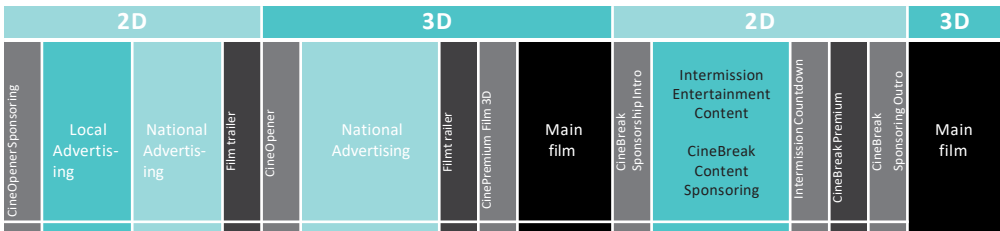

# Support Programme Schedule

## 2D cinema film

## 3D cinema film

The supporting programme schedule can vary from one cinema operator to another and is subject to change. The advertising options presented during the intermission only apply in selected cinemas and with the CineOpener Sponsoring booking format.